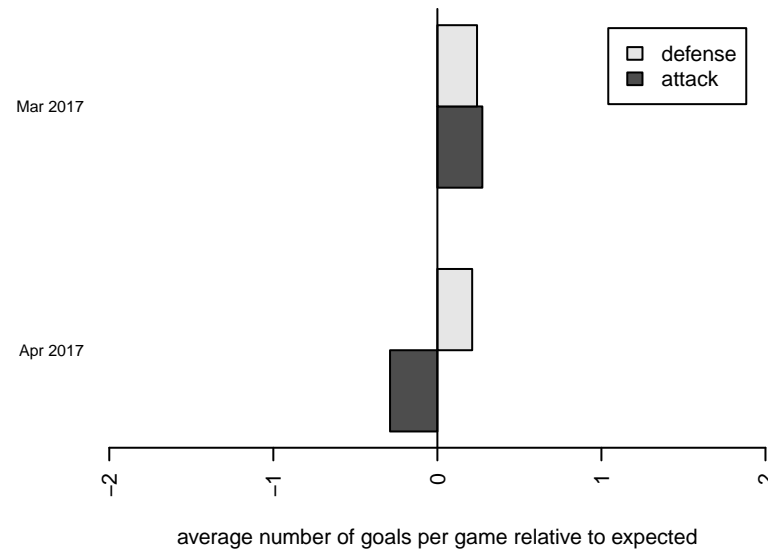

New Millenium FC Breakers G02
Dots are actual minus expected GF (blue circles) and GA (red triangles).
Blue line is smoothed change in attack strength. Red is smoothed change in defense strength.

**attack and defense variance (black dot)
relative to other teams
and top 10 in region**

**attack and defense rating
relative to others at age
and all opponents in last 13 months**

**attack and defense rating
relative to others at age
and all opponents in last 13 months**

Performance relative to 13 month average

Performance relative to 13 month average

Distribution of opponents
 Red = Lose zone, Blue = Win zone, Green = Even
 Black line separates win/lose zones

lot. A=Neither has attack advantage, B=Opponent has both attack and defense advantage, C=Opponent has both attack and defense disadvantage, D=Both have